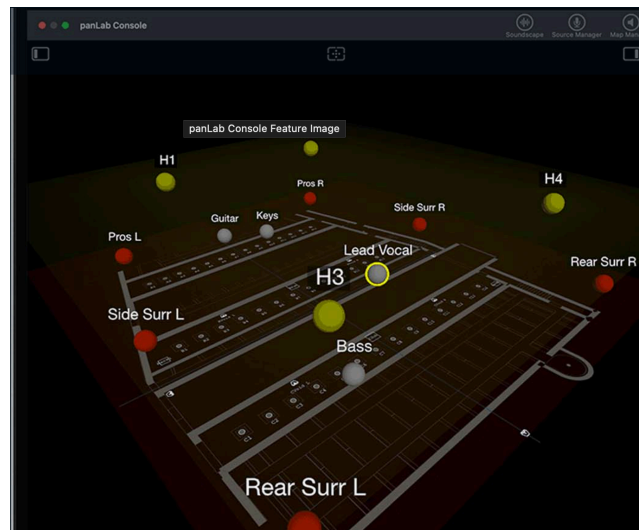

panLab Console - nominated for a PLASA Innovation Award

LSi take a peak at **panLab Console** and discover how a new spatial audio tool helped Peaky Blinders: The Rise transfer to the Middle East. Read more [here](#).