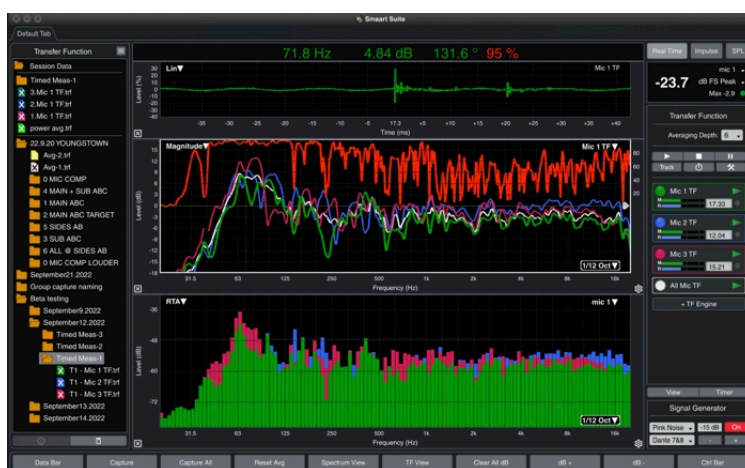

Neurodiversity and our Industry – the Advantages and Challenges,
Industry Rate Cards for Live Events Freelancers,
Future Tech with LSi.

Check out all the fantastic PLASA seminars [here](#)

Upcoming ASD Seminars

Autumn Smart Sessions

An introduction to smart

Online 2 hr session with smart creators Rational Acoustics
Friday 15th September 2-4pm

[Subscribe](#)

[Past Issues](#)

[Translate](#)

An introduction to smart

In person session with ASD member Phil Wright

Glasgow - National Theatre of Scotland

Weds 4th October 11am - 2pm

Sign up [here](#)

Manchester HOME & ASD Panel Discussion :